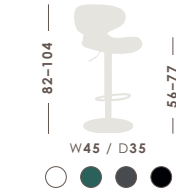

Carcaso (p 8)