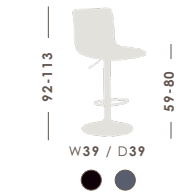

Aldo Matt Black (p 16)

Tolix (p 18)

W = Width

D = Depth

Left Measurement = Full Height

Right Measurement = Seat Height

All measurements in cm

Swatches