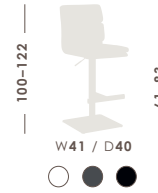

Deluxe Collection

Moderno (p 8)