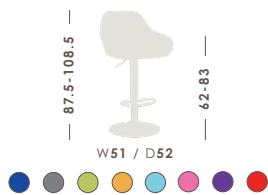

Velluto Matt Black (p 16)