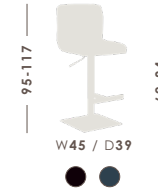

Allegro Matt Black (p 8)