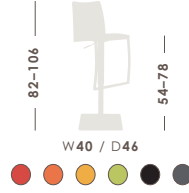

Tolix - £99.99
White & Natural

Trento - £114.99
White & Natural

Cube - £79.99
White

Semplice - £79.99
Charcoal

RANGE	SEAT COLOUR	SEAT MATERIAL	BASE SHAPE	BASE MATERIAL	TOTAL HEIGHT	SEAT HEIGHT	SEAT WIDTH	SEAT DEPTH
Tolix		Wood	Splayed Legs	Powder Coated	76	76	45	45
Trento		Wood	Splayed Legs	Powder Coated	67.5–86.5	67.5–86.5	31	31
Cube		Premium Faux Leather	Straight Legs	Powder Coated	73.5	73.5	32	32
Semplice		Premium Faux Leather	Trumpet Base	Polished Chrome	62.5–83.5	62.5–83.5	36	36

Semplice (p 18)

Magnifico (p 4)

Deluxe Collection

Moderno (p 8)

Allegro Matt Black (p 8)

Knightsbridge (p 12)

Antico (p 16)

Antico Chair (p 16)

Velluto Matt Black (p 16)

Cube (p 18)

Eccellente (p 4)

Allegro (p 8)

Ravenna (p 8)

Luscious Matt Black (p 8)

Mayfair (p 12)

Aldo (p 16)