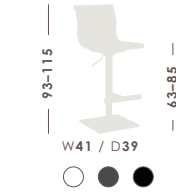

Rovigo (p 8)