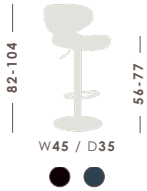

Carcaso Matt Black (p 8)