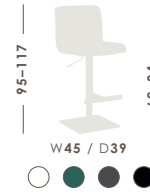

Velluto Matt Black (p 16)

Cube (p 18)

Eccellente (p 4)

Allegro (p 8)

Ravenna (p 8)

Luscious Matt Black (p 8)

Mayfair (p 12)

Aldo (p 16)

Aldo Matt Black (p 16)

Tolix (p 18)

W = Width

D = Depth

Left Measurement = Full Height

Right Measurement = Seat Height

All measurements in cm

Swatches