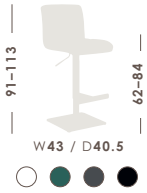

Luscious (p 8)